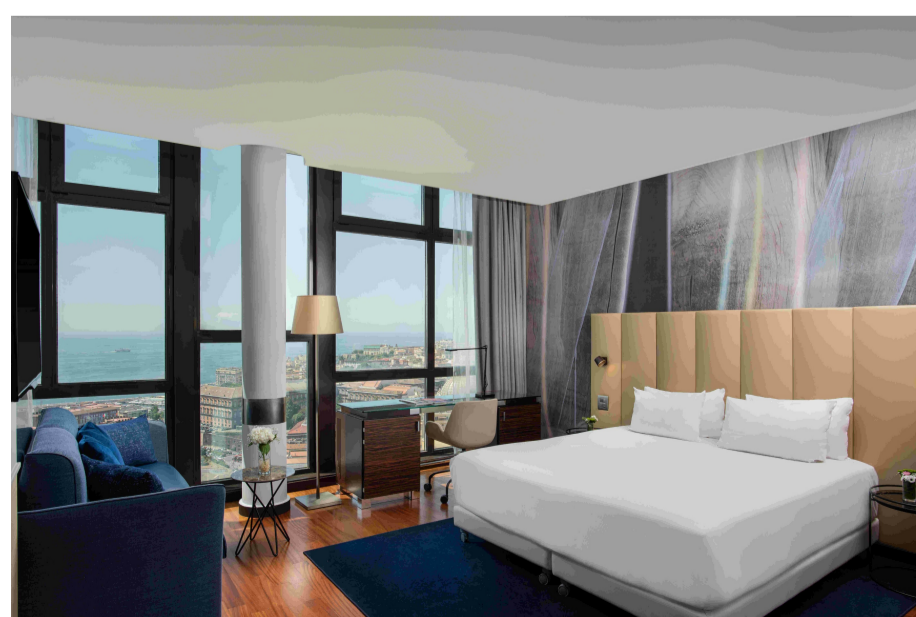

NH NAPOLI PANORAMA

HOTEL LOCATION

NH Napoli Panorama, formerly known as NH Napoli Ambassador, hotel is a modern skyscraper set in a perfect location in the historic center of Naples. From here, guests can easily access some of the city's top sites, such as Castel Maschio Angioino, Palazzo Reale, and Via Roma for shopping and restaurants. The harbor is also walking distance, where you can board a ferry to the islands of Capri or Ischia. Business travelers will enjoy the convenience of being within just 500m of the Stazione Marittima of Napoli Congress Center.

AIRPORT

7 km / 26 min

TRAIN STATION

2 km / 20 min

UNDERGROUND

0,150 km / 3 min

PORT

0,500 km / 5 min

Via Medina, 70,
80133 Naples
Italy
T. +39 081 4105111
nhnapolipanorama@nh-hotels.com
<https://www.nh-hotels.com/hotel/nh-napoli-panorama>

HOTEL SERVICES

NH Napoli Panorama 30-floor skyscraper, completely renovated in 2019, hosts 222 comfortable rooms, decorated in a contemporary style, with calming shades of white and beige, and hardwood floors. They are all equipped with the best amenities required to spend a memorable stay in Naples: free W-Fi, satellite TV, minibar and, in most rooms, tea-making facilities. Guests can enjoy a spectacular view over the Gulf of Naples and Vesuvio.

The restaurant "La Loggetta" meets every taste serving delicious fresh seafood dishes, local specialties and Mediterranean dishes, all prepared with the freshest ingredients. And to keep yourself fit, the hotel offers a compact but well-equipped gym.

FUNCTION ROOMS